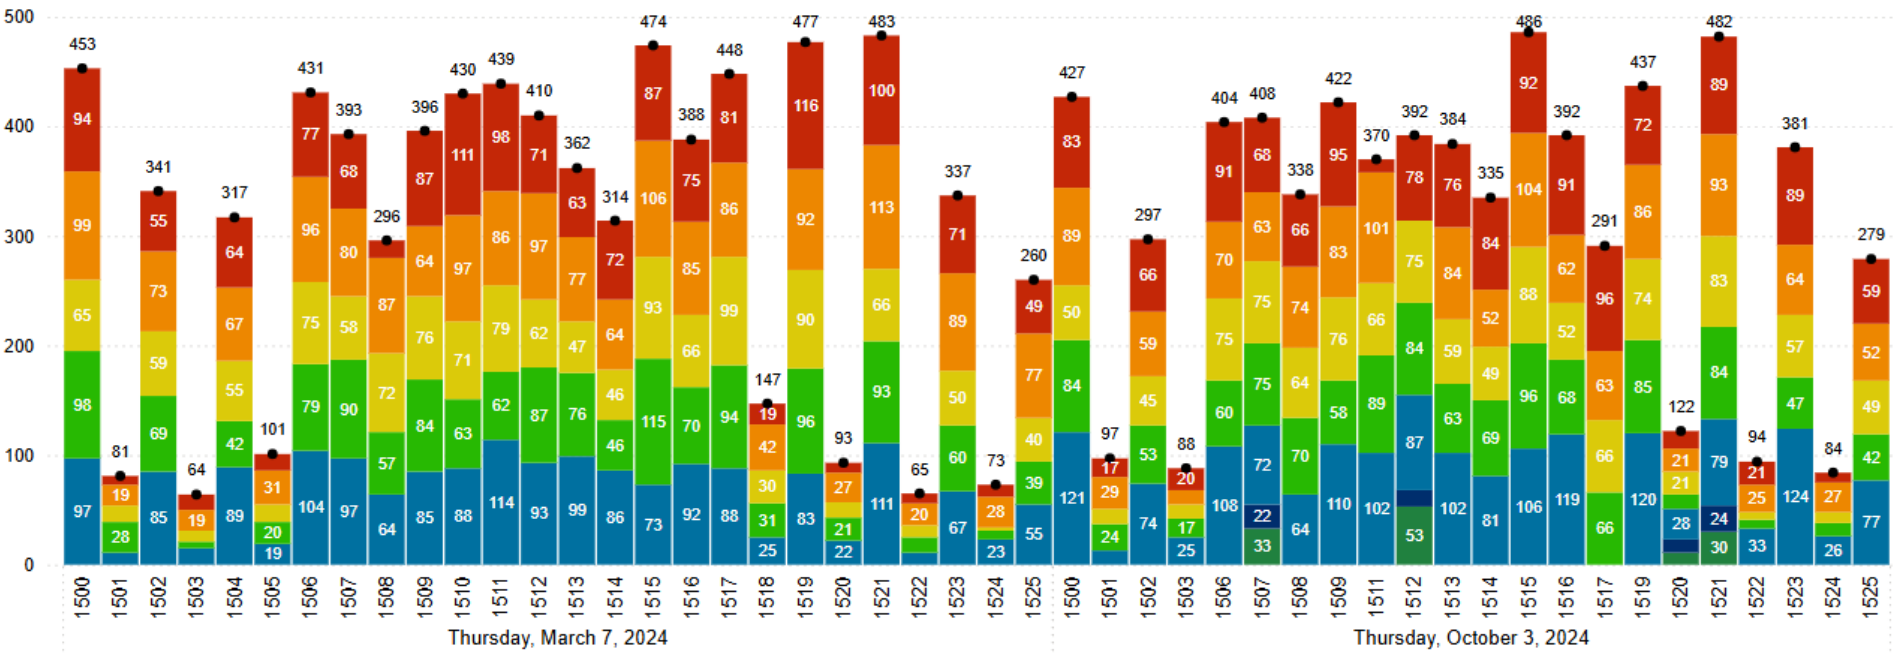

REO Performance Metrics

Performance Metrics Monthly Report

Rider Experience and Operations Committee

1/16/25

Sounder South Line Consist Size

Sounder Ridership - Monthly, Selected Months

Sounder Ridership – By Car, Selected Days

Boardings per Trip by Car

Consist Postion ● 1 ● 2 ● 3 ● 4 ● 5 ● 6 ● 7 ● Total Boardings

Thursday, March 7, 2024

Thursday, October 3, 2024

Sounder Maintenance Performance

Delays and Cancellations

Delayed and Canceled Trips by Date