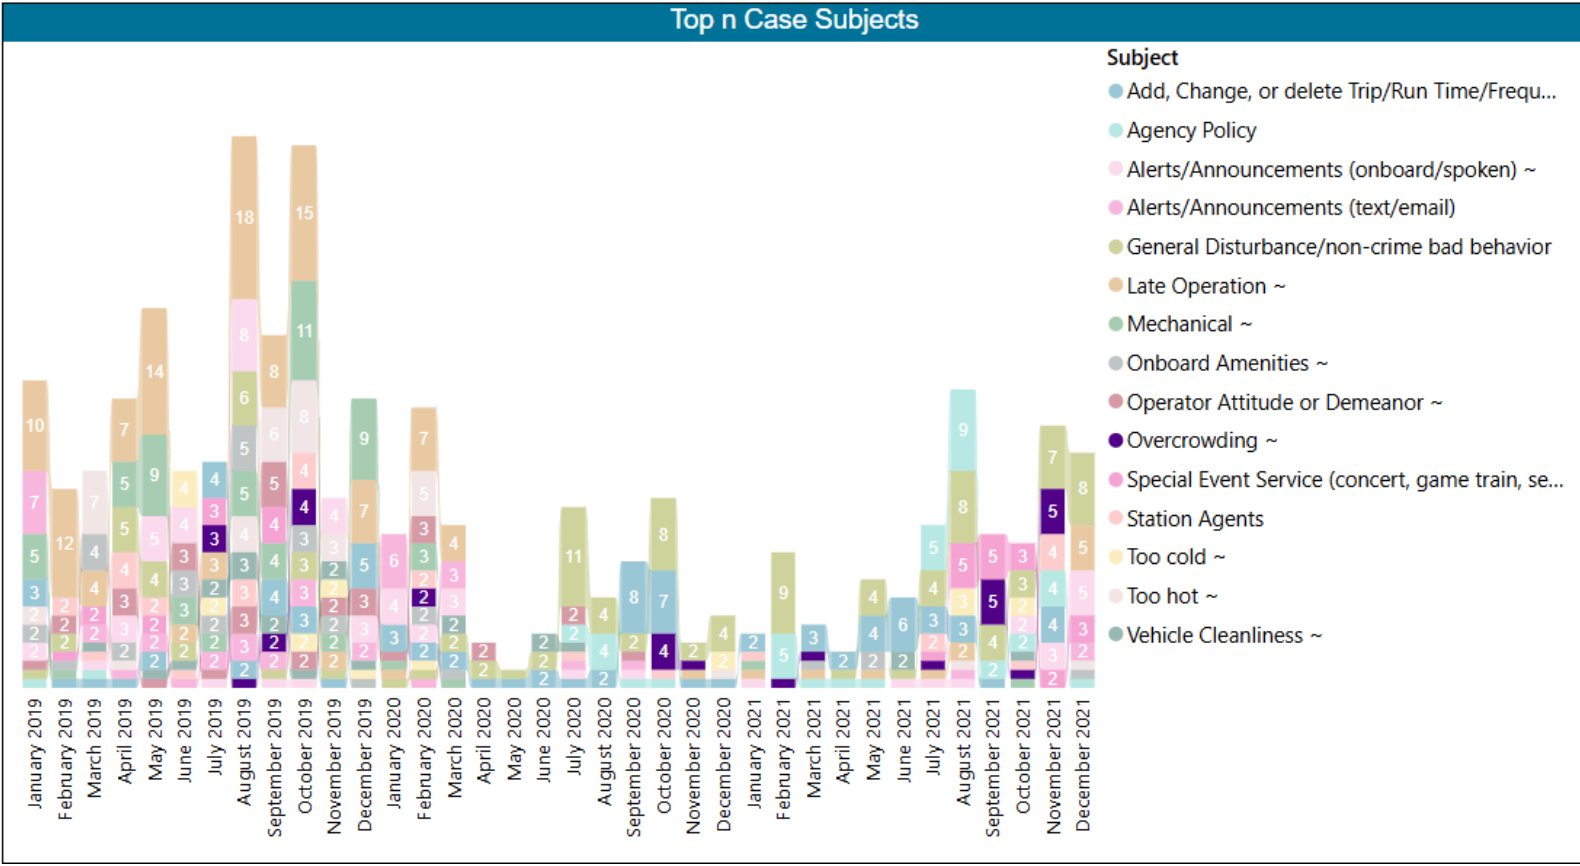

REO Performance Metrics

Performance Metrics Monthly Report

Rider Experience and Operations Committee

1/16/25

Sounder South Line Consist Size

Sounder Ridership - Monthly, Selected Months

Sounder Ridership – By Car, Selected Days

Boardings per Trip by Car

Consist Postion ● 1 ● 2 ● 3 ● 4 ● 5 ● 6 ● 7 ● Total Boardings

Thursday, March 7, 2024

Thursday, October 3, 2024

Sounder Maintenance Performance

Delays and Cancellations

Delayed and Canceled Trips by Date

Sounder Customer Comments – 2019-2021

Sounder Customer Comments – 2022-2024

Thank you.

 [soundtransit.org](https://www.soundtransit.org)