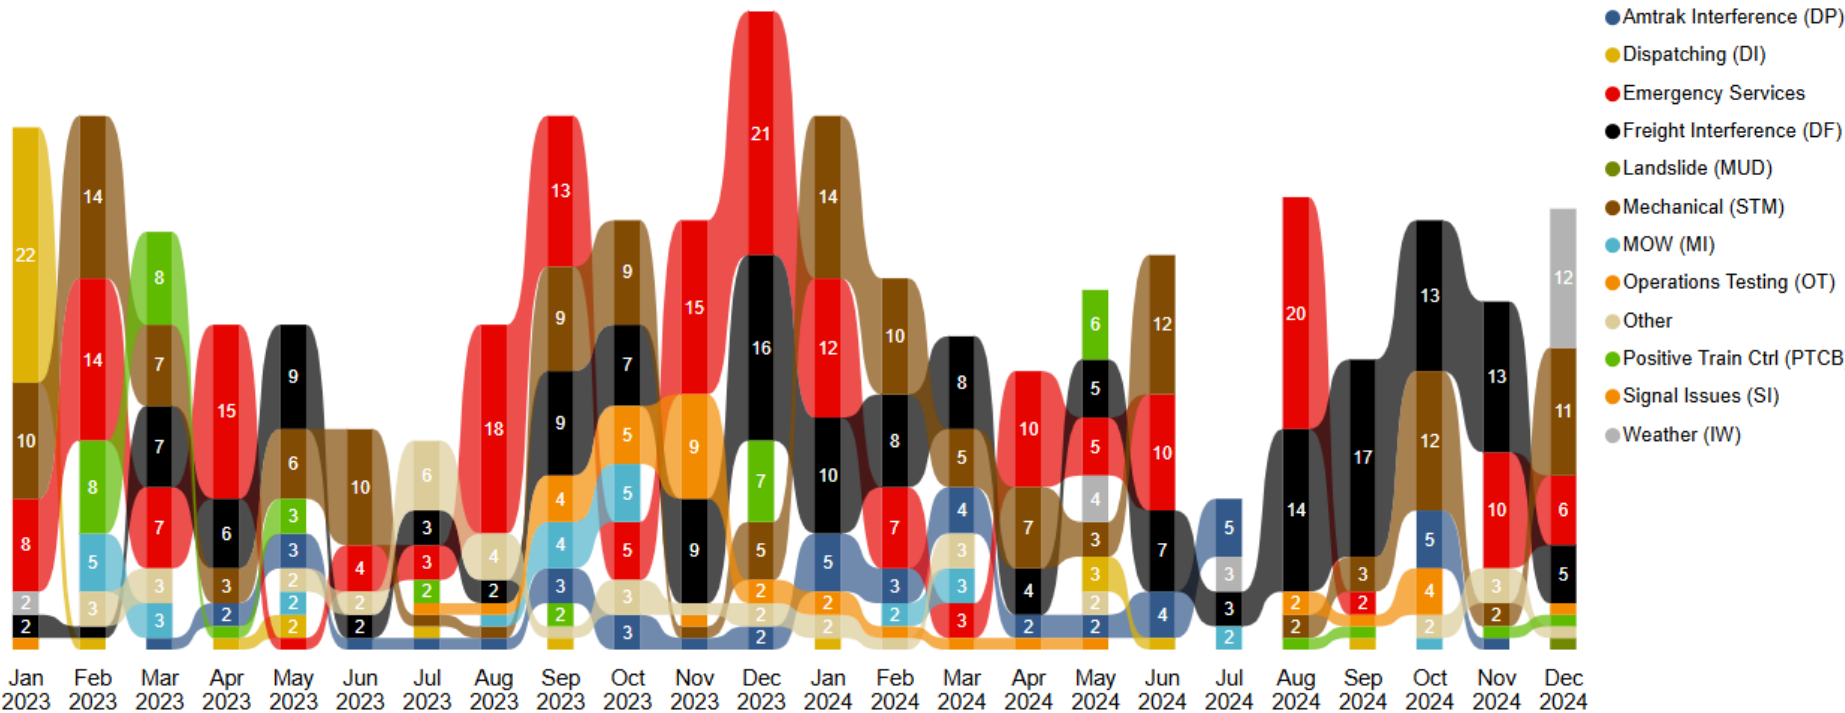

REO Performance Metrics

Performance Metrics Monthly Report

Rider Experience and Operations Committee

1/16/25

Sounder South Line Consist Size

Sounder Ridership - Monthly, Selected Months

Sounder Ridership – By Car, Selected Days

Boardings per Trip by Car

Consist Postion ● 1 ● 2 ● 3 ● 4 ● 5 ● 6 ● 7 ● Total Boardings

Thursday, March 7, 2024

Thursday, October 3, 2024

Sounder Maintenance Performance

Delays and Cancellations

Delayed and Canceled Trips by Date

Sounder Customer Comments – 2019-2021

Sounder Customer Comments – 2022-2024

Thank you.

 [soundtransit.org](https://www.soundtransit.org)