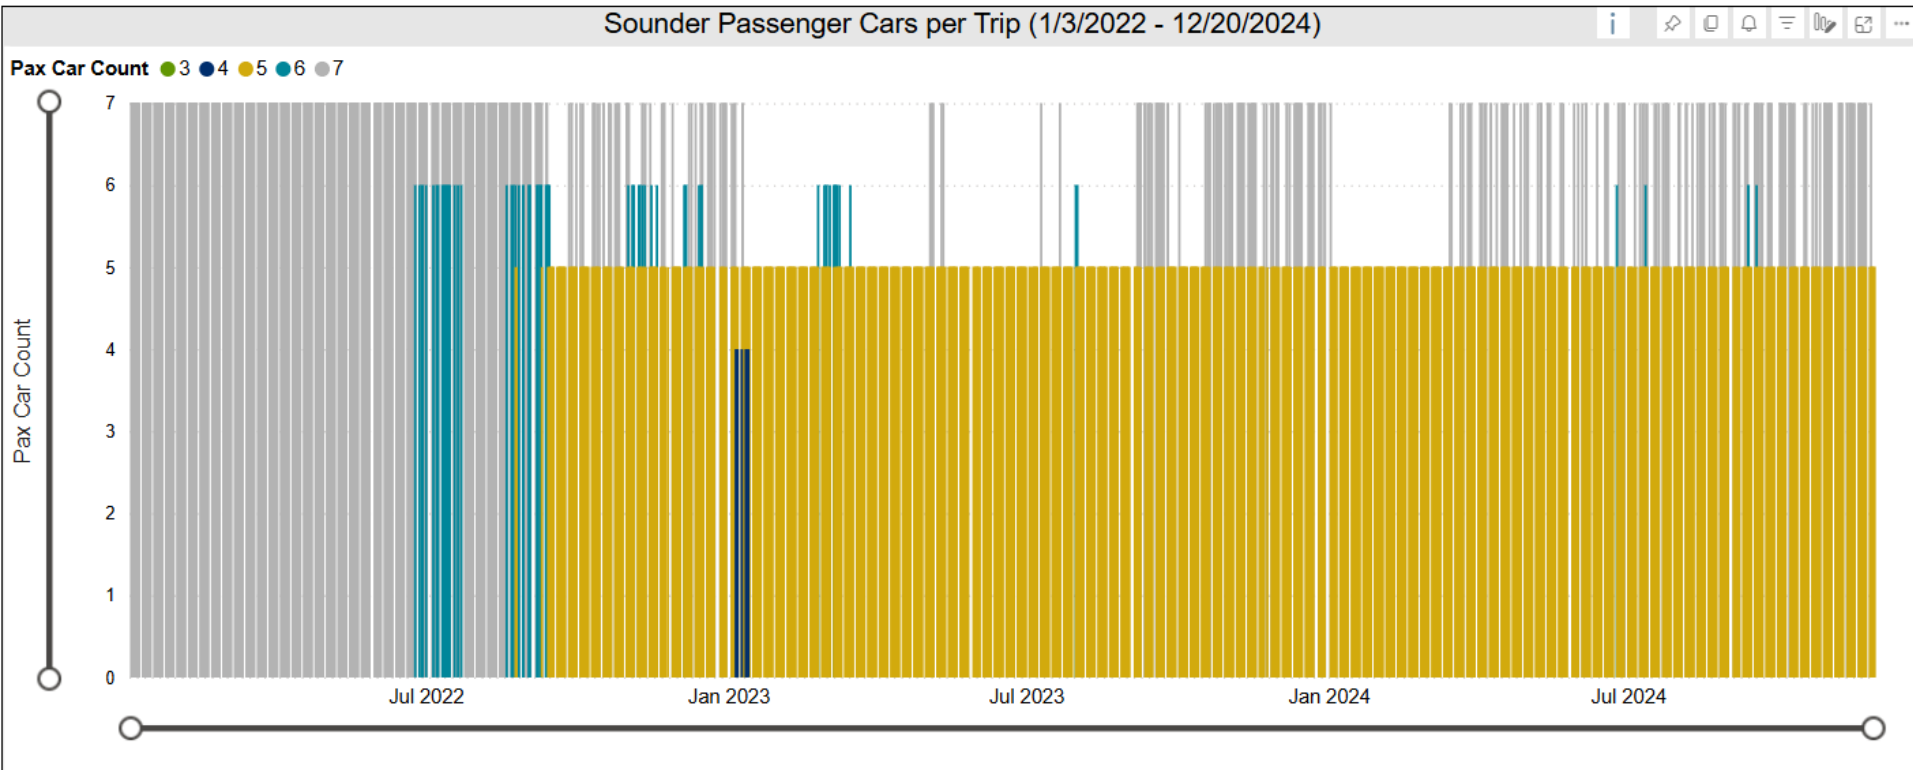

REO Performance Metrics

Performance Metrics Monthly Report

Rider Experience and Operations Committee

1/16/25

Sounder South Line Consist Size

Sounder Ridership - Monthly, Selected Months

Sounder Ridership – By Car, Selected Days

Boardings per Trip by Car

Consist Postion ● 1 ● 2 ● 3 ● 4 ● 5 ● 6 ● 7 ● Total Boardings

Thursday, March 7, 2024

Thursday, October 3, 2024

Sounder Maintenance Performance

Delays and Cancellations

Delayed and Canceled Trips by Date