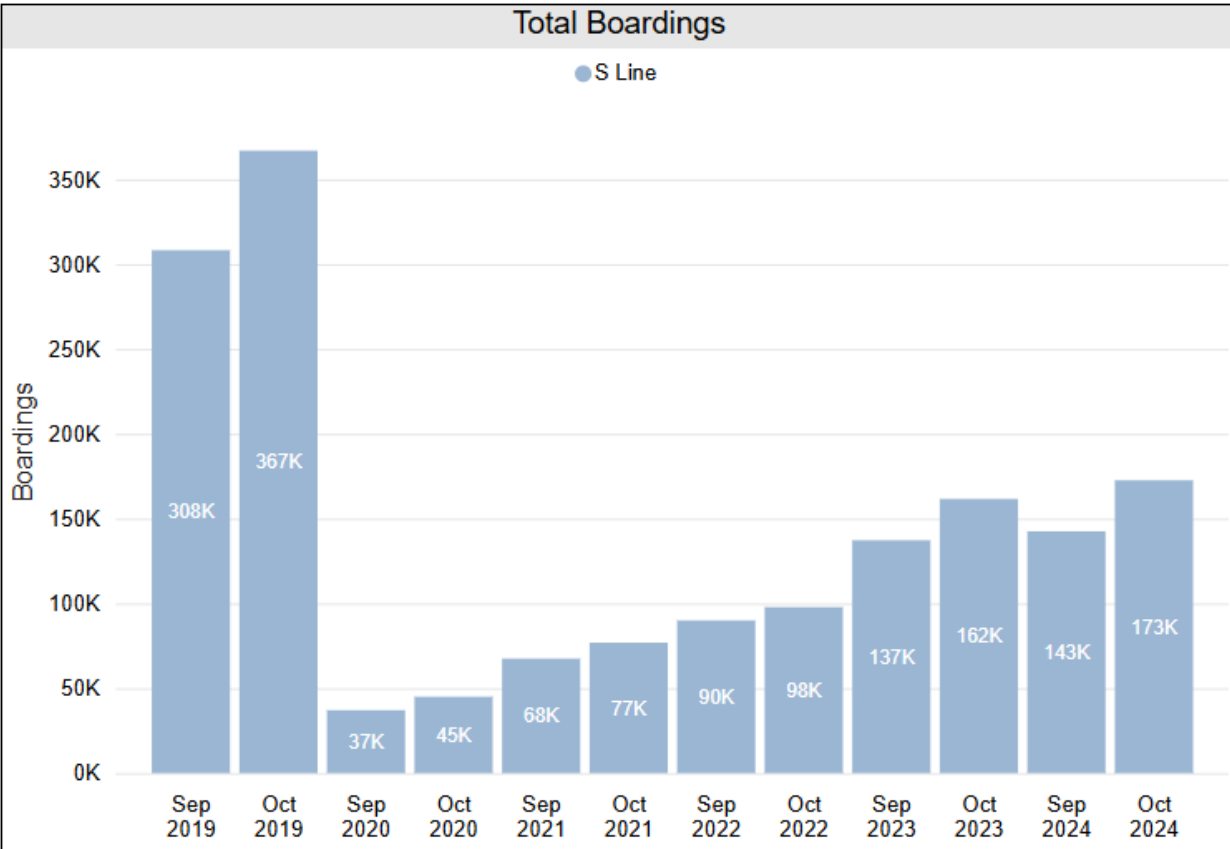

REO Performance Metrics

Performance Metrics Monthly Report

Rider Experience and Operations Committee

1/16/25

Sounder South Line Consist Size

Sounder Ridership - Monthly, Selected Months

Sounder Ridership – By Car, Selected Days

Boardings per Trip by Car

Consist Postion ● 1 ● 2 ● 3 ● 4 ● 5 ● 6 ● 7 ● Total Boardings

Thursday, March 7, 2024

Thursday, October 3, 2024

Sounder Maintenance Performance

Delays and Cancellations

Delayed and Canceled Trips by Date