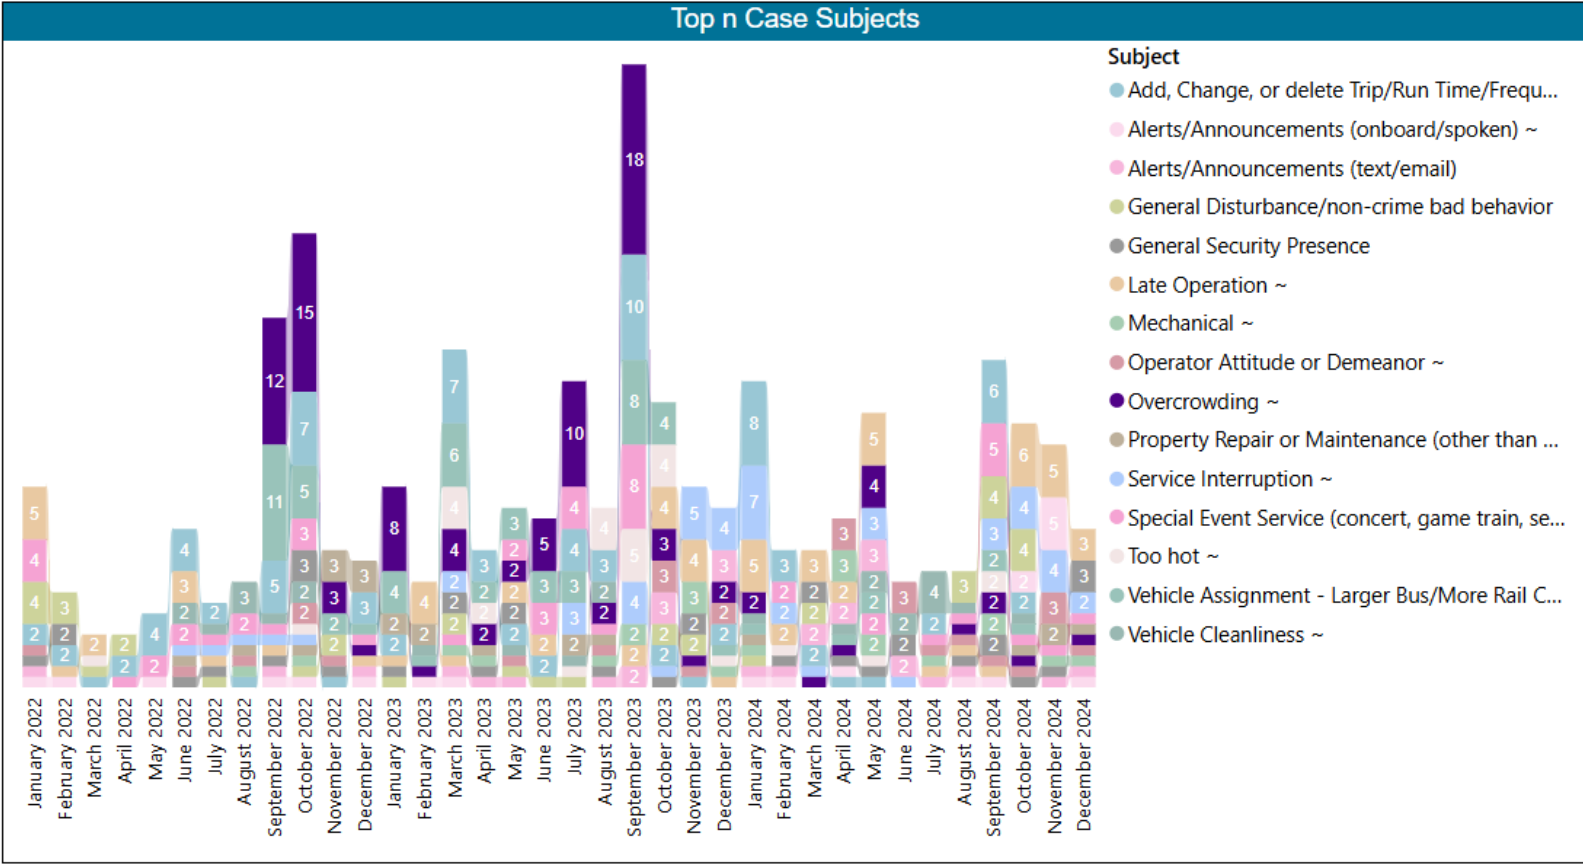

REO Performance Metrics

Performance Metrics Monthly Report

Rider Experience and Operations Committee

1/16/25

Sounder South Line Consist Size

Sounder Ridership - Monthly, Selected Months

Sounder Ridership – By Car, Selected Days

Boardings per Trip by Car

Consist Postion ● 1 ● 2 ● 3 ● 4 ● 5 ● 6 ● 7 ● Total Boardings

Thursday, March 7, 2024

Thursday, October 3, 2024

Sounder Maintenance Performance

Delays and Cancellations

Delayed and Canceled Trips by Date

Sounder Customer Comments – 2019-2021

Sounder Customer Comments – 2022-2024

Thank you.

 [soundtransit.org](https://www.soundtransit.org)