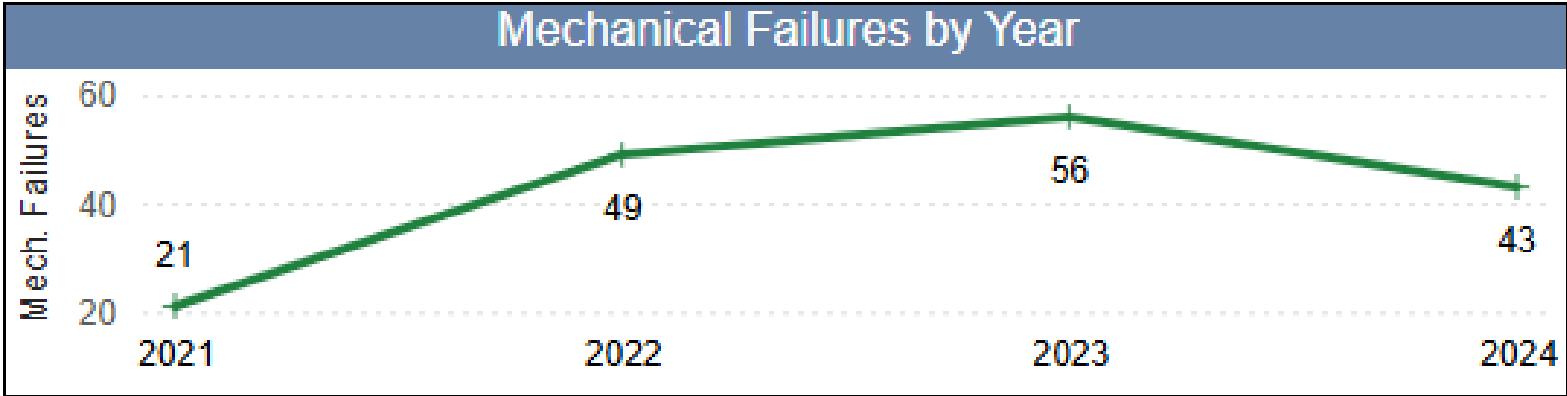

REO Performance Metrics

Performance Metrics Monthly Report

Rider Experience and Operations Committee

1/16/25

Sounder South Line Consist Size

Sounder Ridership - Monthly, Selected Months

Sounder Ridership – By Car, Selected Days

Boardings per Trip by Car

Consist Postion ● 1 ● 2 ● 3 ● 4 ● 5 ● 6 ● 7 ● Total Boardings

Thursday, March 7, 2024

Thursday, October 3, 2024

Sounder Maintenance Performance

Delays and Cancellations

Delayed and Canceled Trips by Date